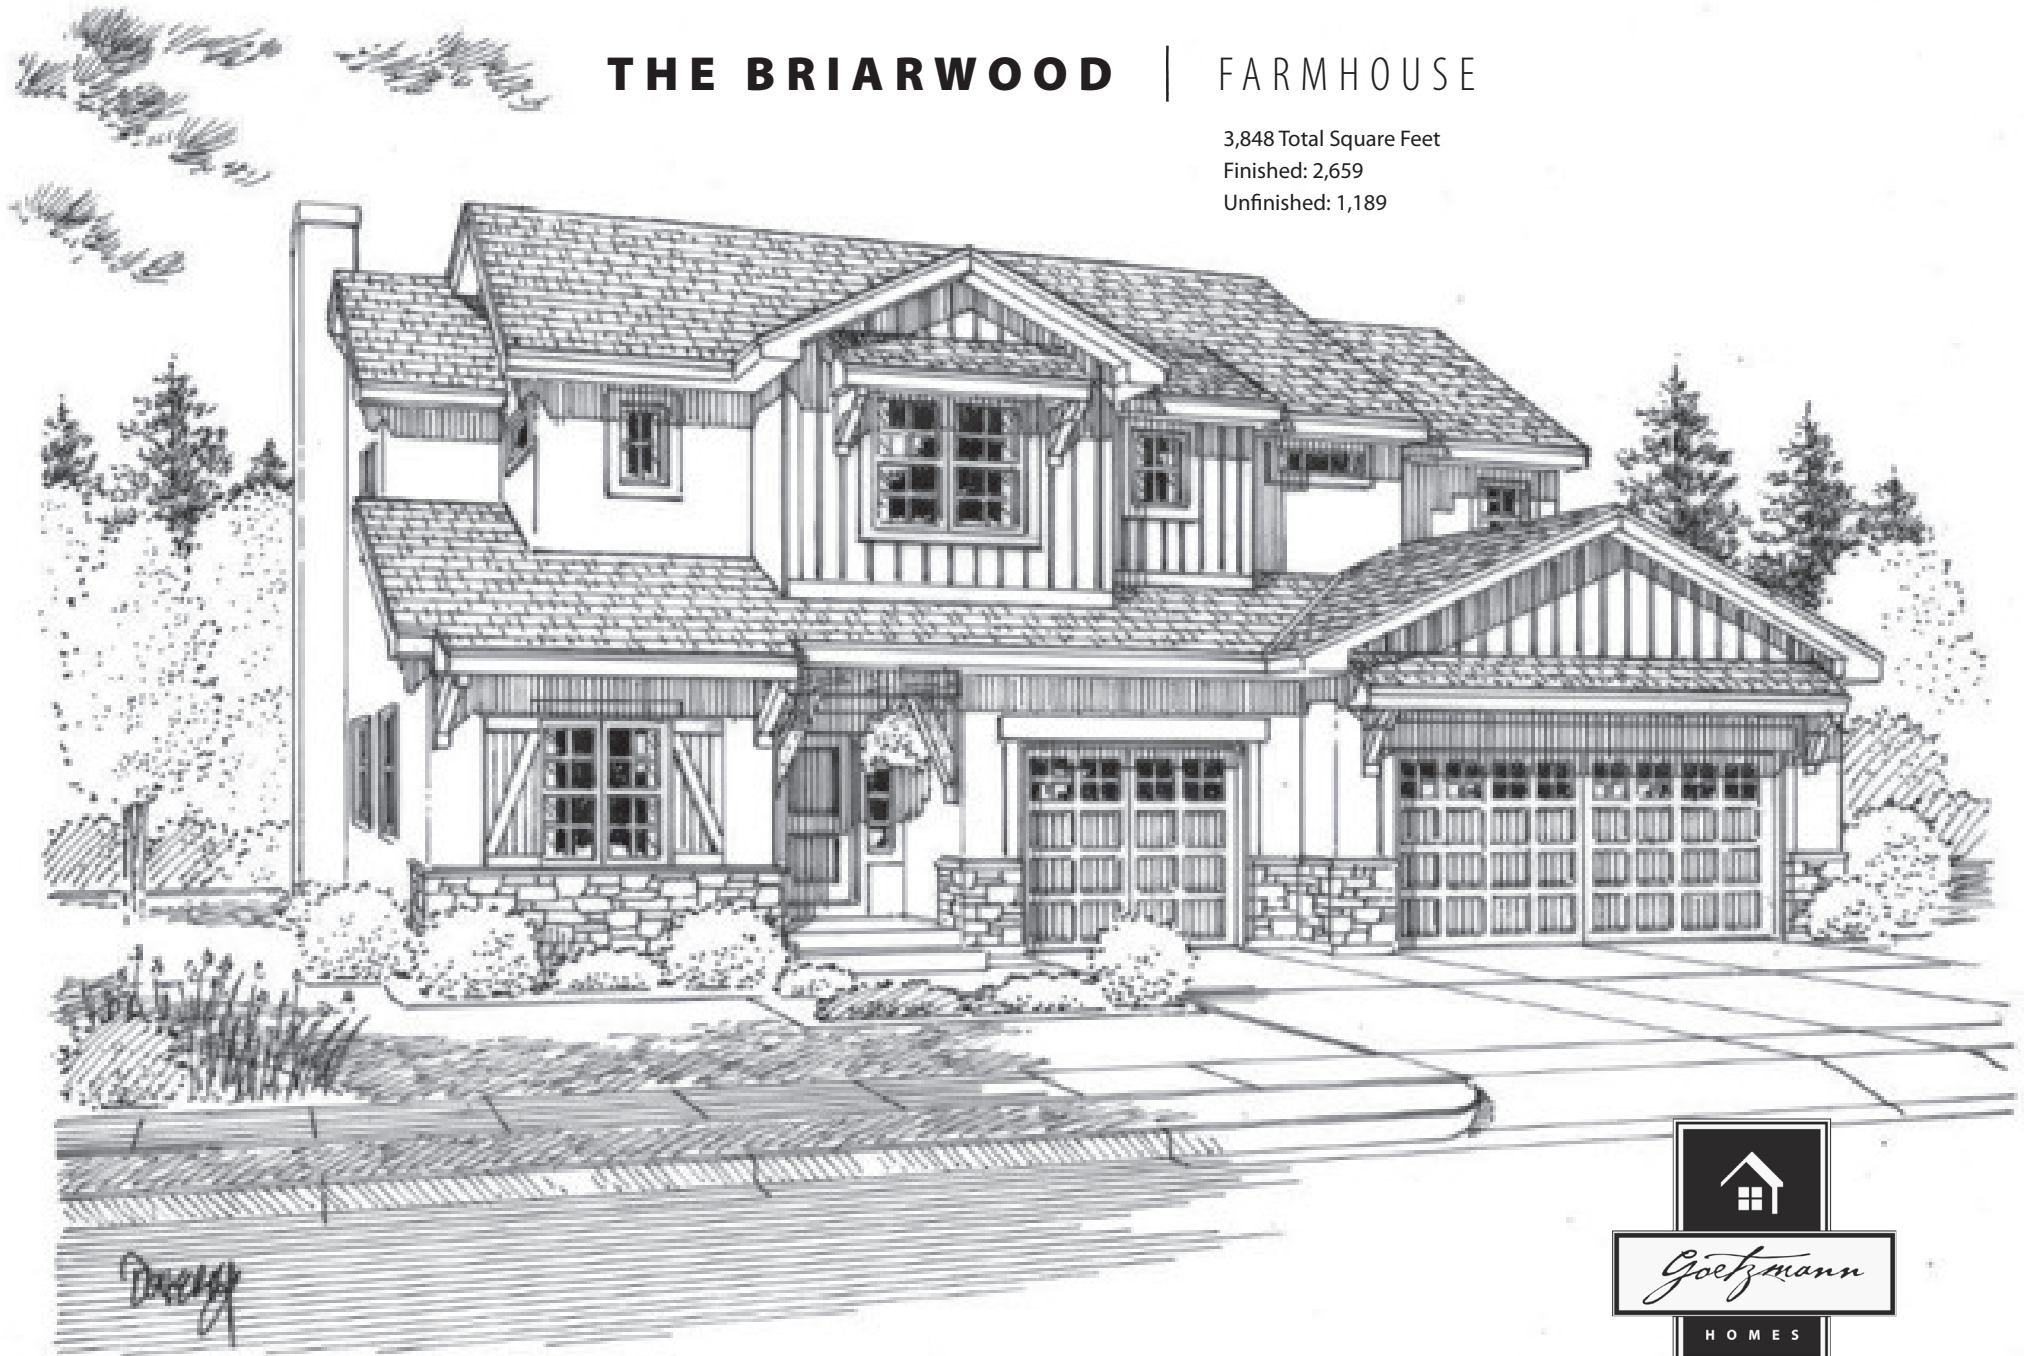

THE BRIARWOOD | ENGLISH COTTAGE

3,848 Total Square Feet

Finished: 2,659

Unfinished: 1,189

Shown with optional tile roof

WWW.GOETZMANNHOMES.COM

THE BRIARWOOD | FARMHOUSE

3,848 Total Square Feet

Finished: 2,659

Unfinished: 1,189

THE BRIARWOOD

COLORADO RUSTIC

3,848 Total Square Feet

Finished: 2,659

Unfinished: 1,189

Shown with optional tile roof?

WWW.GOETZMANNHOMES.COM

THE BRIARWOOD | COLORADO RUSTIC